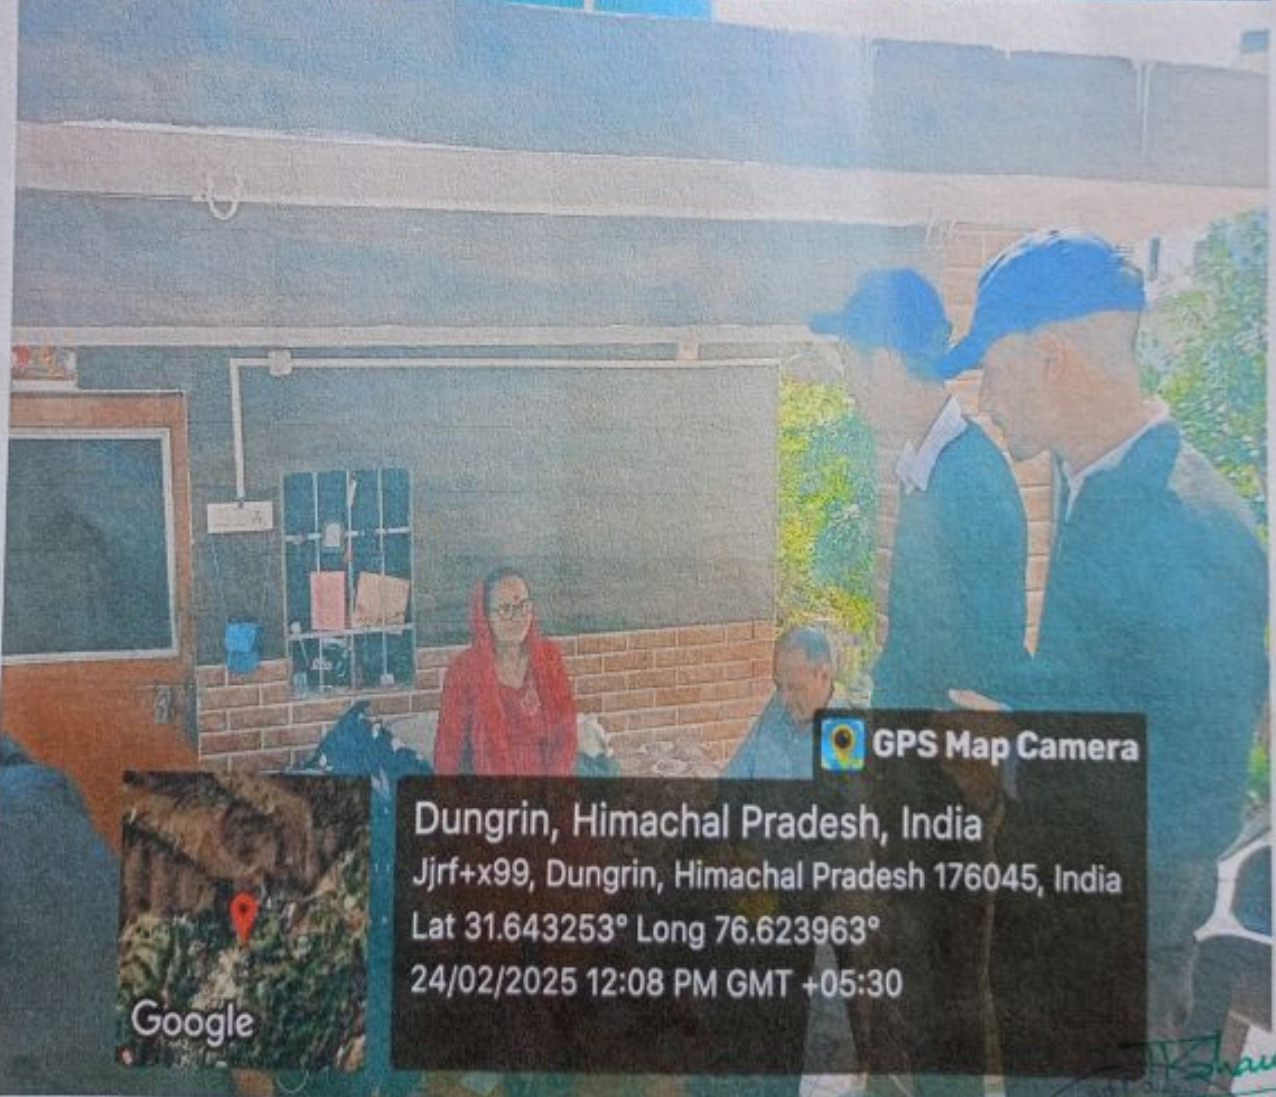

Shauk
24/02/2025
PRINCIPAL
Swami Vivekanand College of Education, Tarkwari, Dist. Meerut, U.P.

Aman, Mrs Pratima Thakur, female health worker, Suman Devi and ASHA woker, Rita was present. during this programme ,pratima Thakur provided information about the symptoms of 'TB' and its treatment to staff members ,non- teaching staff & NSS volunteers.

The same vein along with the volunteers, programme officer and the health team visited Dungrin village and people go door to door to introduce 'TB' symptoms and treatment measures.

Outcomes: youth of our college from NSS and other highly benefited from this program.

Awareness programme to highlight the dangers of TB .

Tuberculosis remains a major public health problem in India. In the outreach programme a complete awareness about TB gave to youth. A light thrown on this issue.

Shashi
24/02/2025

Swami V
PRINCIPAL
Jh. & Dist. Hamirpur

H. Shrivastava
Principal

PRINCIPAL

Swami Vivekananda College
Dharampur, Teh. & Distt. Haridwar, U.P.

 **GPS Map Camera**
Dungrin, Himachal Pradesh, India
Jjrf+x99, Dungrin, Himachal Pradesh 176045, India
Lat 31.643253° Long 76.623963°
24/02/2025 12:08 PM GMT +05:30