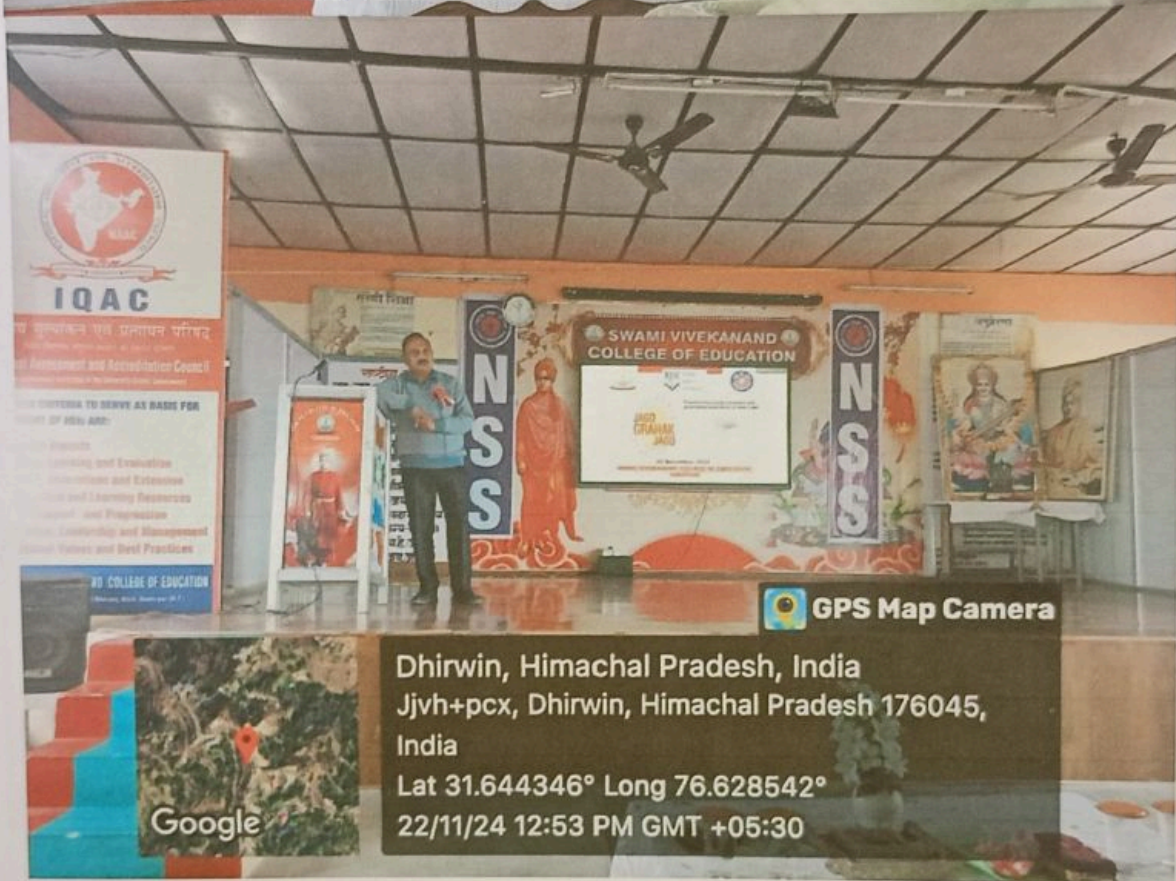

GPS Map Camera