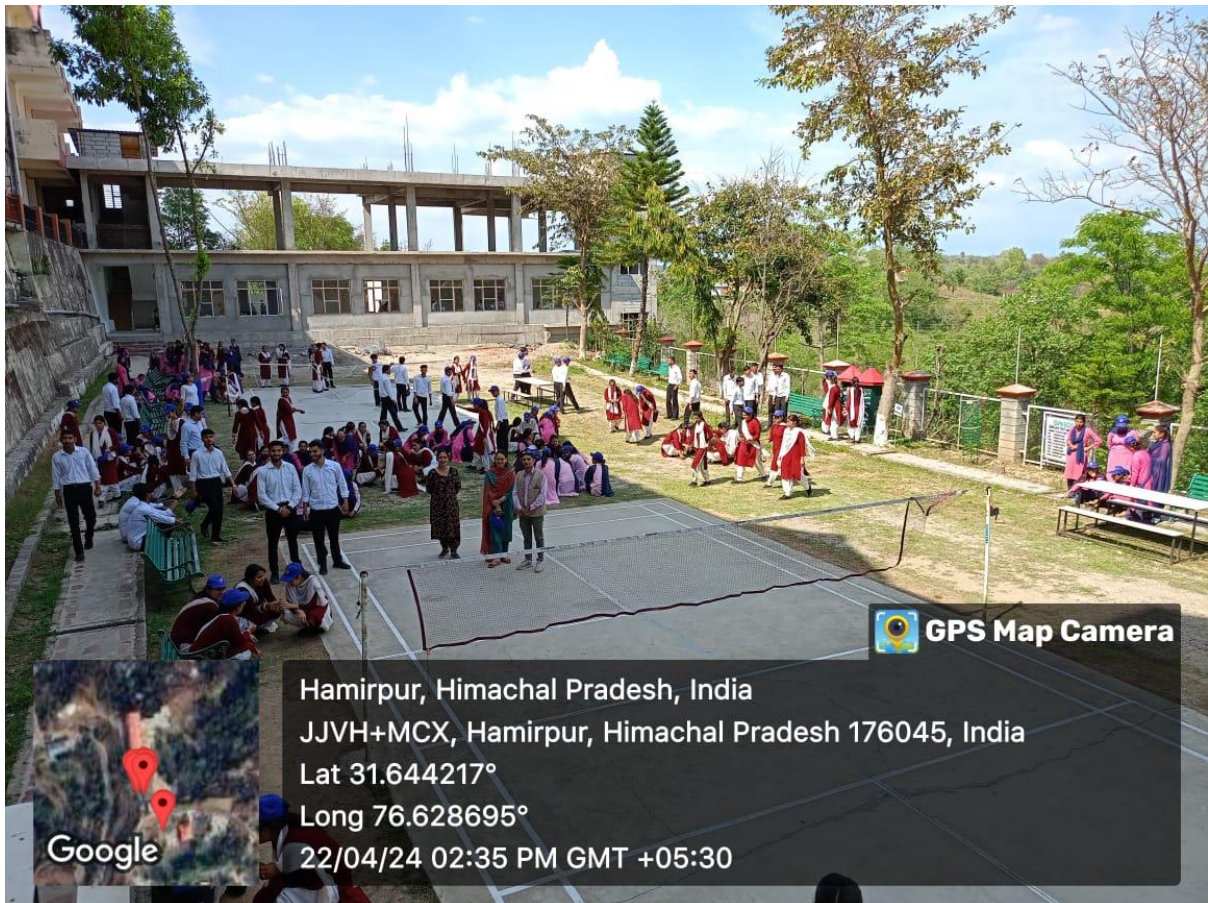

 **GPS Map Camera**

Google

Hamirpur, Himachal Pradesh, India
JJVH+MCX, Hamirpur, Himachal Pradesh 176045, India
Lat 31.64427°
Long 76.628536°
22/04/24 11:29 AM GMT +05:30

Google

Dungrin, Himachal Pradesh, India
JJVH+8QV, Mehal - Dungrin Rd, Dungrin, Himachal Pradesh 176045, India
Lat 31.643183°
Long 76.630394°
22/04/24 02:20 PM GMT +05:30